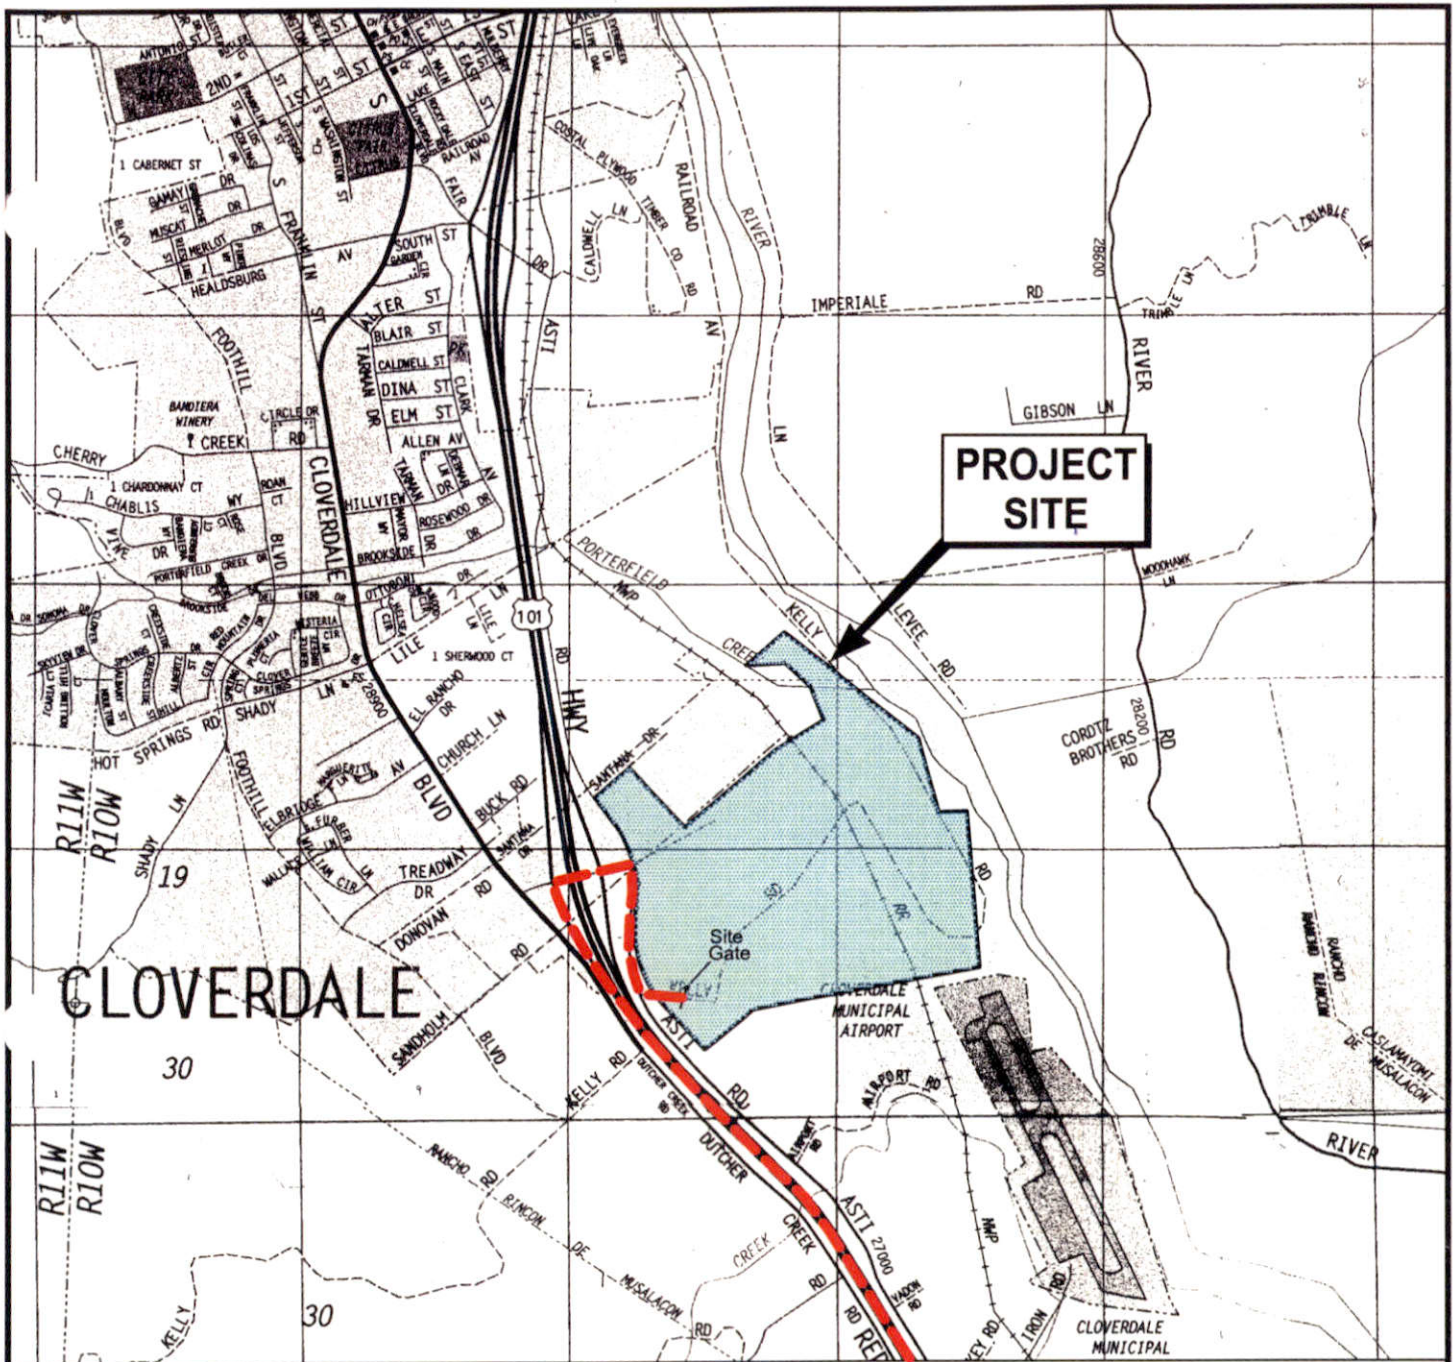

Ref: "The Thomas Guide- Napa and Sonoma County Street Guide and Directory" 2001 Edition