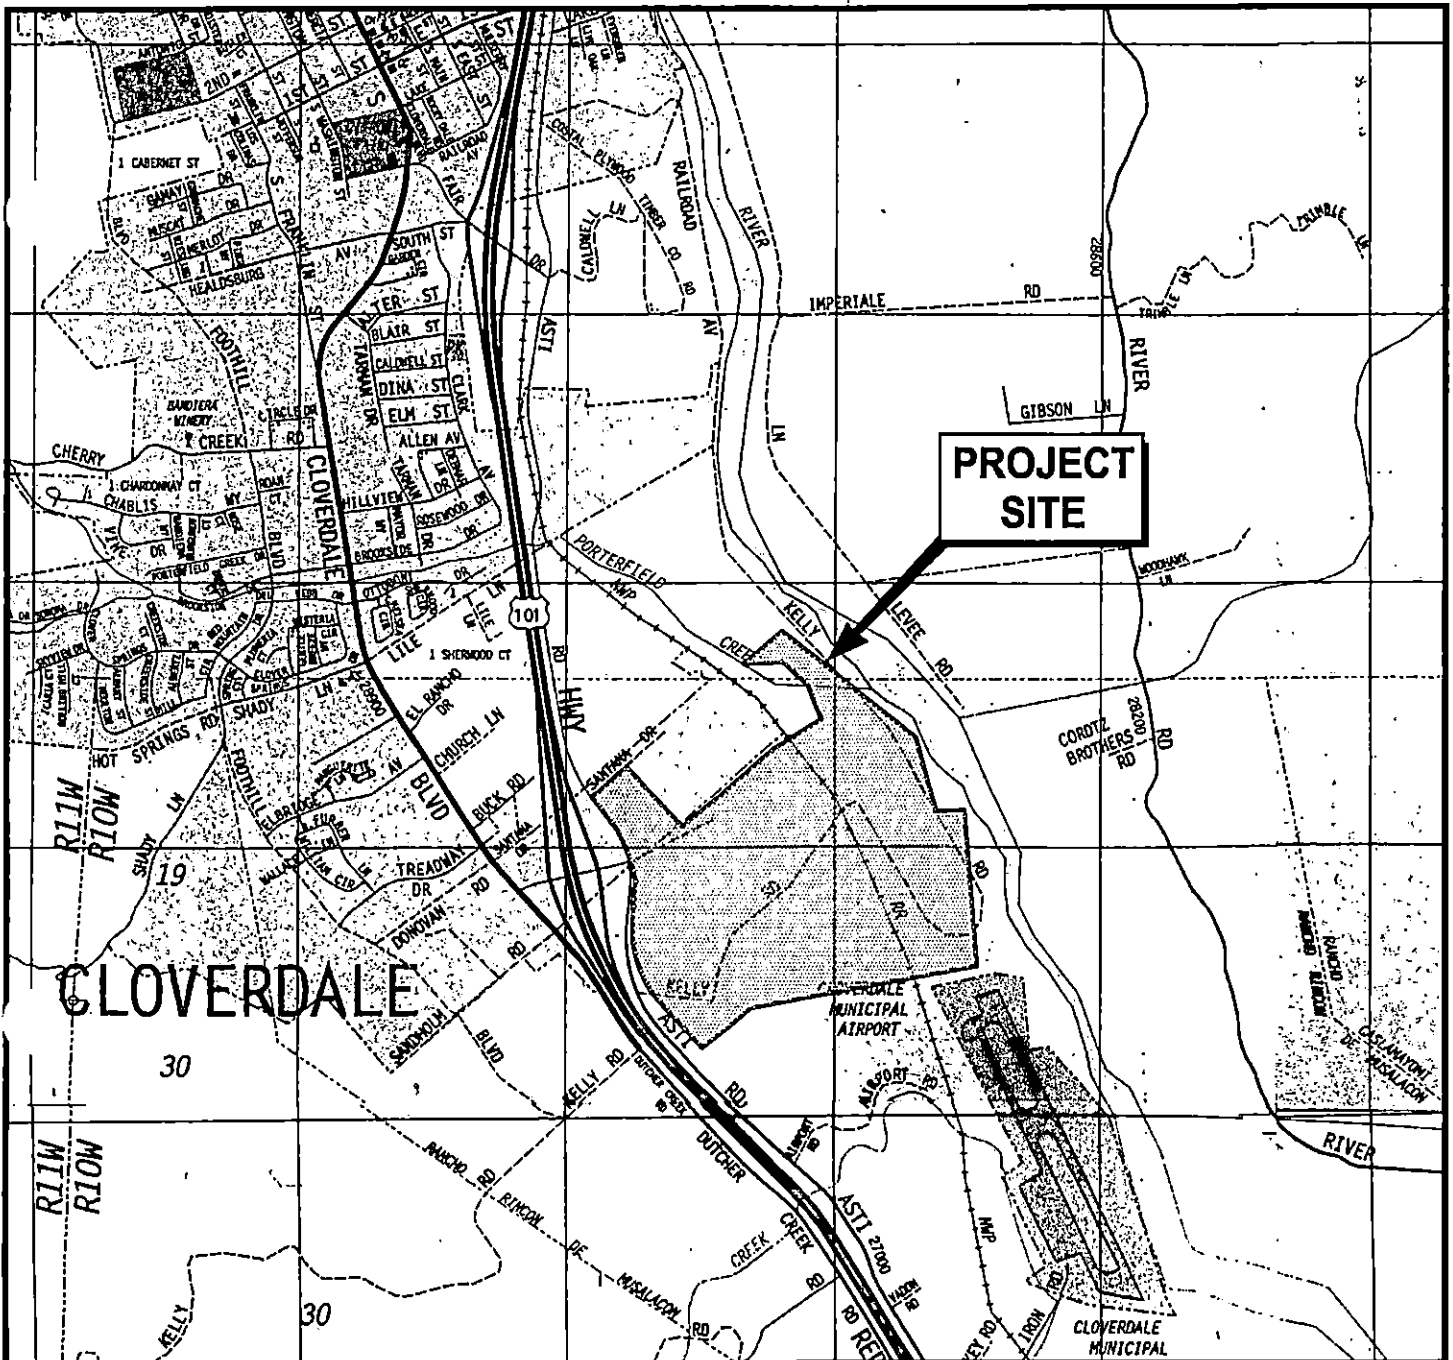

Legend
 - - - - - Approximate Site Boundary
 _____ Approximate Extent of Existing Waste Placement

N
 0 500
 APPROXIMATE SCALE IN FEET

 **PES Environmental, Inc.**
 Engineering & Environmental Services

Site Map
 Former Louisiana-Pacific Corporation Facility
 Cloverdale, California

PLATE
2

Ref: "The Thomas Guide-Napa and Sonoma County Street Guide and Directory" 2001 Edition

PES Environmental, Inc.
Engineering & Environmental Services

Vicinity Map
Former Louisiana-Pacific Corporation Facility
Cloverdale, California