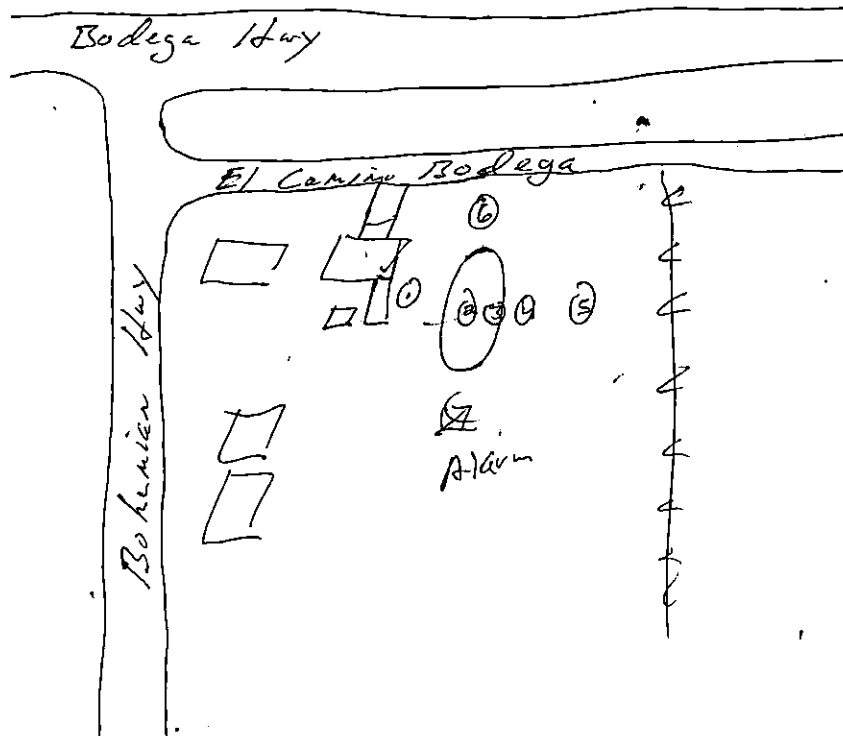

EL CAMINO BODEGA

MONITORING PROGRAM - SPECIAL NOTES

MAPS - VICINITY OR SITE

N

2000
2000
2000

2
unit

Adjust valve
boxes

Adjust
valve
boxes

Panel

El Camino Budgeg

570
MOA
250

147

stocks

146
Howey
plum
147
148

parking

Bohemian Army

12790
 Bodega Hwy
 OPR 95-2120

500 Gal LP Tank
 4" Thick #4 Rebar 16" OC
 Generator Shall Have Nameplate Per CEC
 Gas Shutoff W/Flex Connection to Generator

No Window or Door Opening Within
 5' from any point of Generator