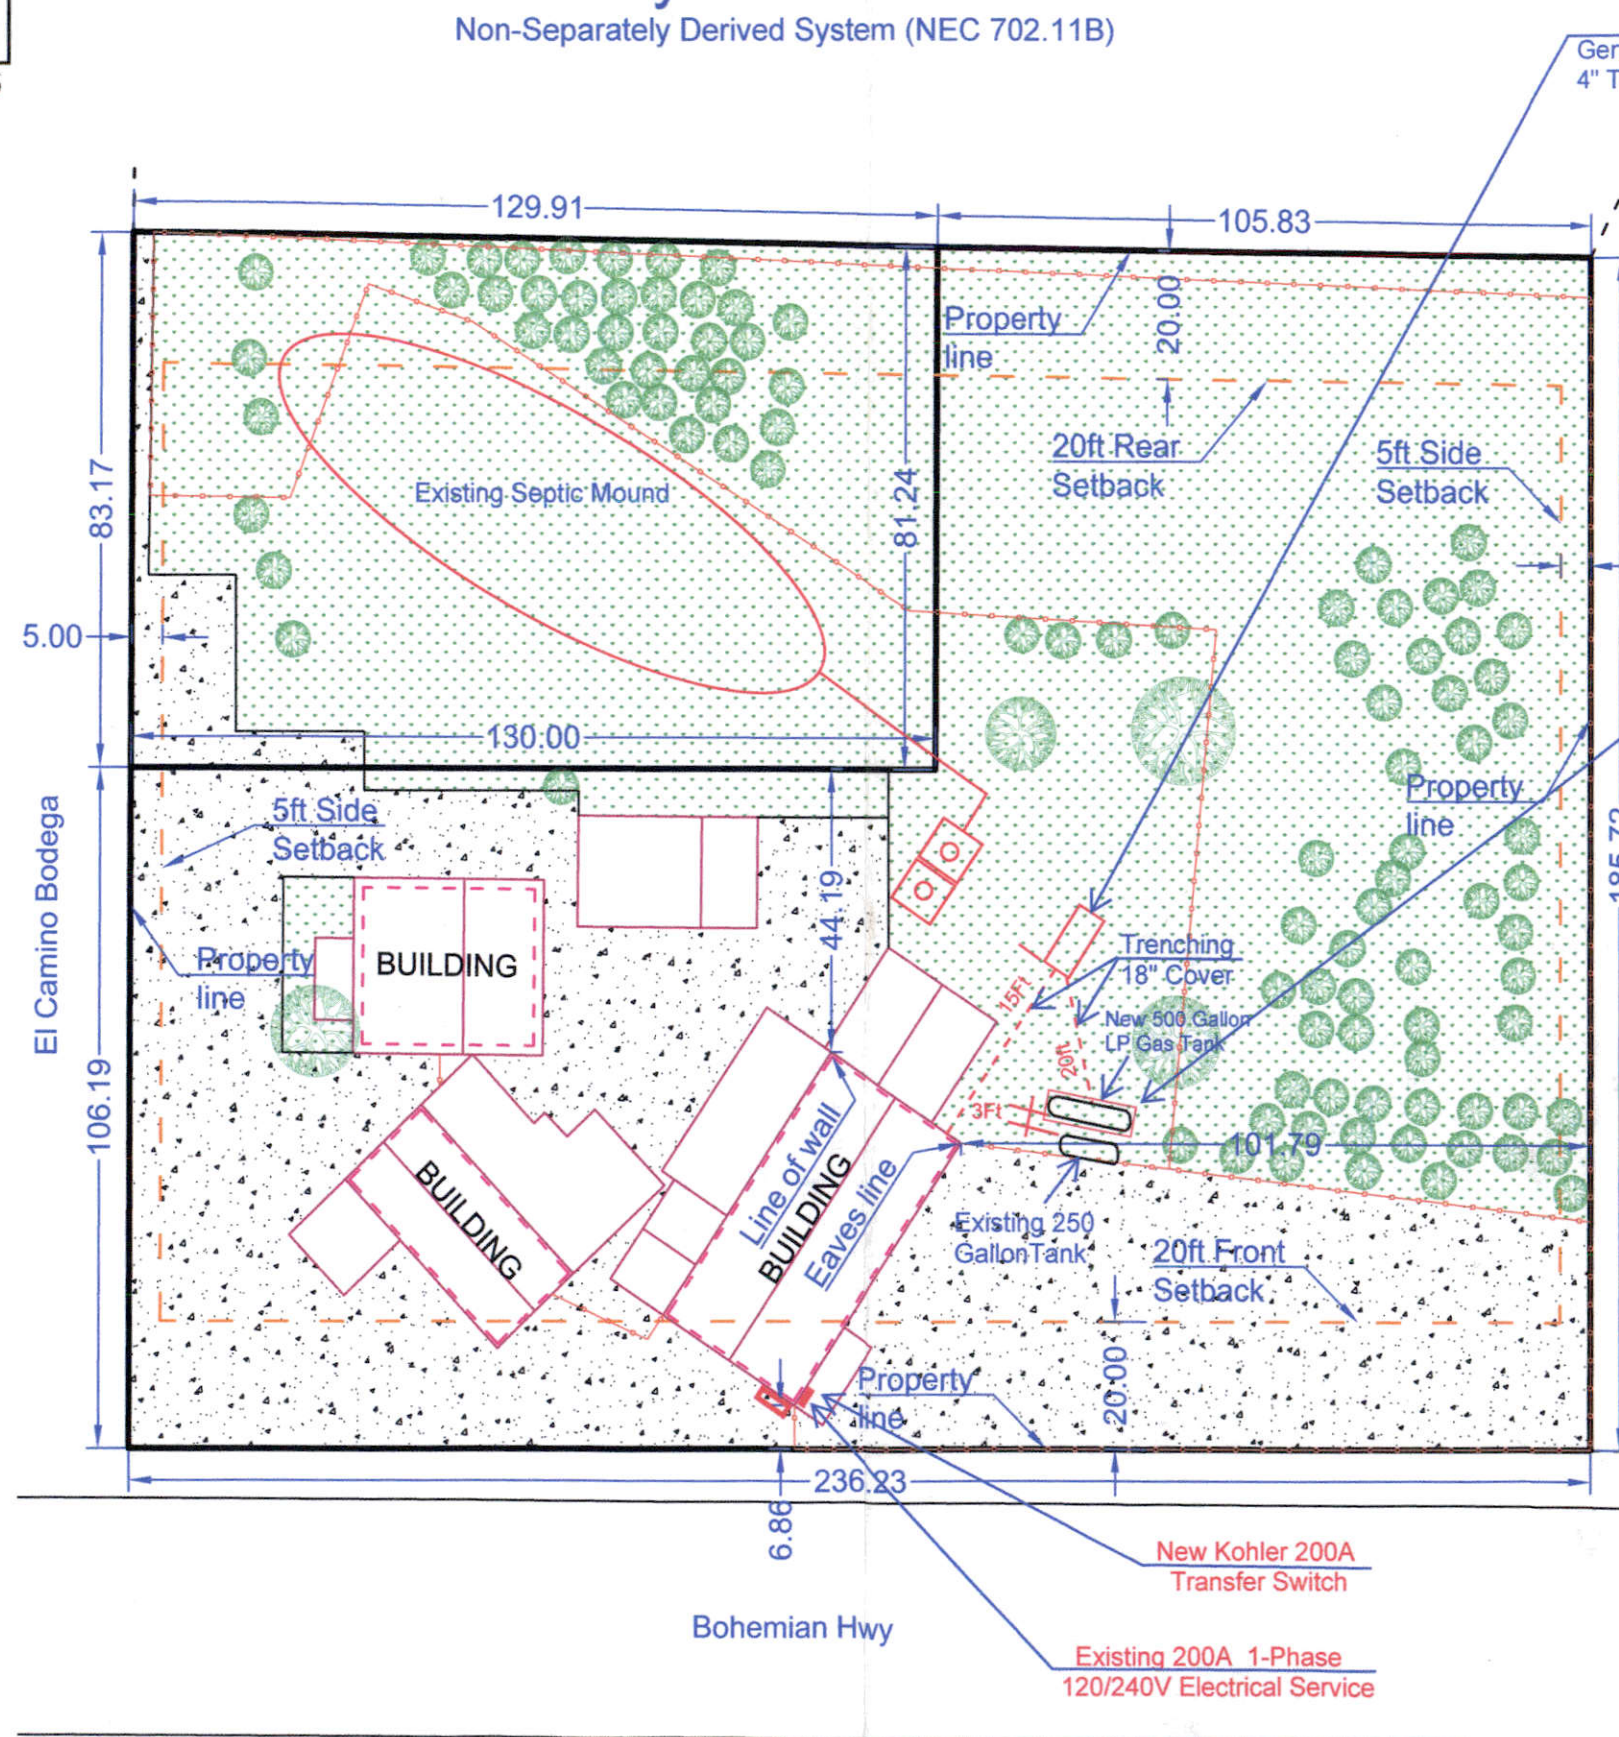

EL CAMINO BODEGA

MONITORING PROGRAM - SPECIAL NOTES

MAPS - VICINITY OR SITE

N

2000
2000
2000

2
unit

Adjust valve
boxes

Adjust
valve
boxes

Panel

El Camino Budgeg

570
MOA
250

147

stocks

146
Howey
plum
147
148

parking

Bohemian Army

12790
 Bodega Hwy
 OPR 95-2120

500 Gal LP Tank
 4" Thick #4 Rebar 16" OC
 Generator Shall Have Nameplate Per CEC
 Gas Shutoff W/Flex Connection to Generator

No Window or Door Opening Within
 5' from any point of Generator

THIS SERVICE SERVED BY AN ONSITE GENERATOR
 LOCATED AT THE EAST SIDE OF THE PROPERTY

Owner: Jed Wallach
 Property: 140 Bohemian Hwy
 Freestone, CA
 Scale 1ft = 60ft
 APN No: 073-110-020/1