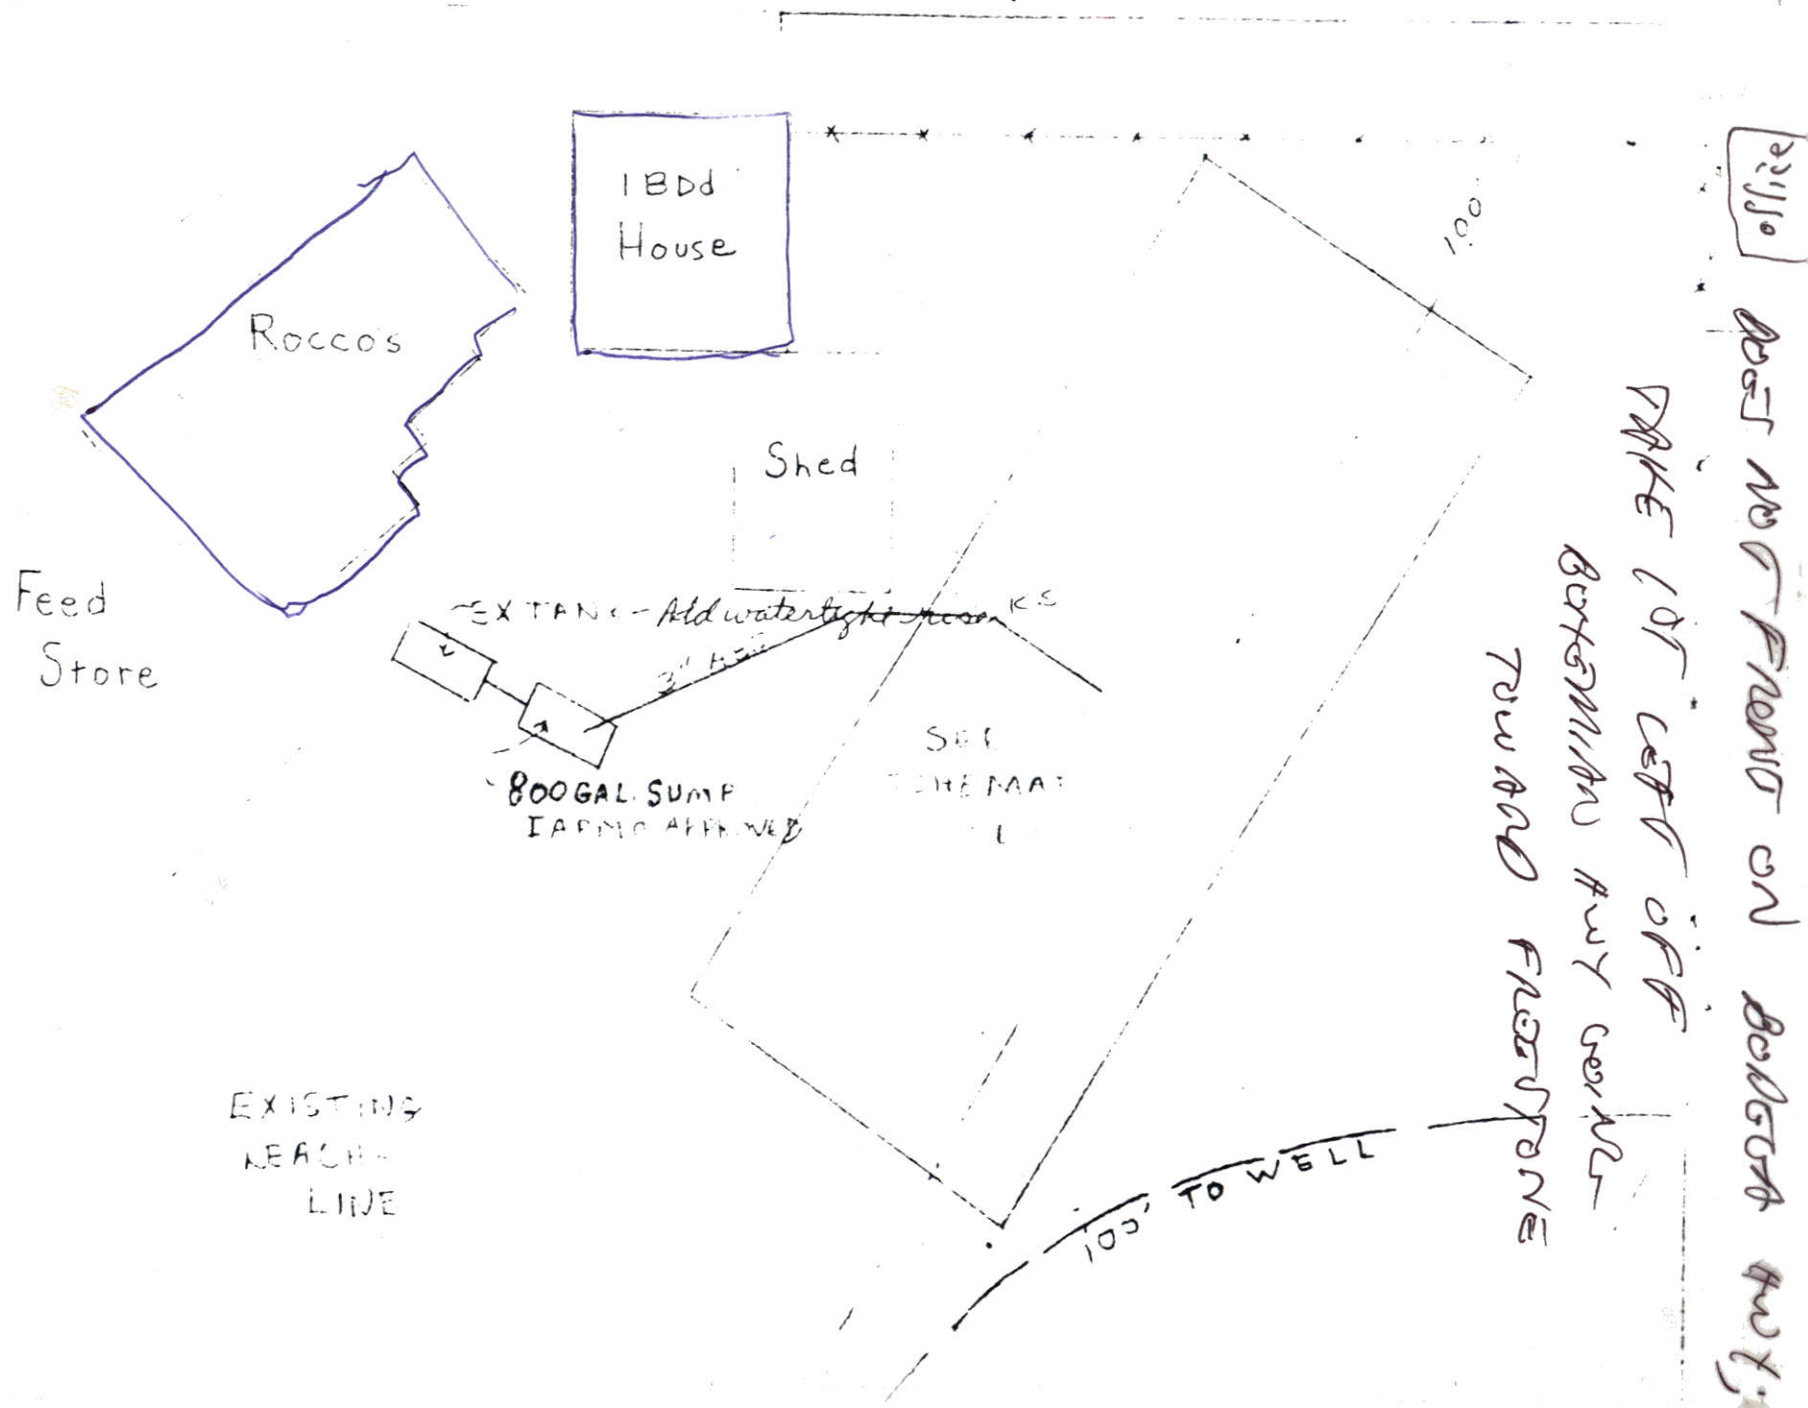

EL CAMINO BODEGA

MONITORING PROGRAM - SPECIAL NOTES

MAPS - VICINITY OR SITE

N

2000
2000
2000

2
unit

Adjust valve
boxes

Adjust
valve
boxes

Panel

El Camino Budgeg

570
MOA
250

147

stocks

146
Howey
plum
147
148

parking

Bohemian Army

12790
 Bodega Hwy
 OPR 95-2120

500 Gal LP Tank
 4" Thick #4 Rebar 16" OC
 Generator Shall Have Nameplate Per CEC
 Gas Shutoff W/Flex Connection to Generator

No Window or Door Opening Within
 5' from any point of Generator

THIS SERVICE SERVED BY AN ONSITE GENERATOR
 LOCATED AT THE EAST SIDE OF THE PROPERTY

Owner: Jed Wallach
 Property: 140 Bohemian Hwy
 Freestone, CA
 Scale 1ft = 60ft
 APN No: 073-110-020/1